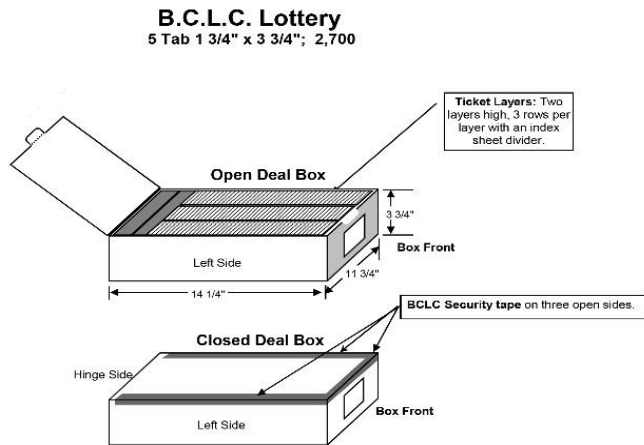

# New Pull Tabs Print Vendor

Effective June 2018

BCLC has engaged a new vendor to support with the printing of Pull Tabs tickets; **\$1.00 One Nightstand** and **\$0.50 Monkey Business** will be the first tickets issued by this vendor.

- All Pull Tabs tickets will offer the same high level of integrity as Hospitality retailers are accustomed to.
- Pull Tabs tickets will continue to include Alpha Security Codes and Win Codes to verify wins \$20 and over. See *back* for a sample of the new vendor's Win Code Sheet.
- Getting familiar with the look and feel of Pull Tabs as you load them into the Pull Tabs Vending Machine will help during the validation process. See *back* for validation process.
- **Differences you will see include:**

1. The box they arrive in...

**To open:** Score along the seams covered with the BCLC security tape.

2. The shipping label...

No yellow highlight

Tentative Launch Date: June 4, 2018