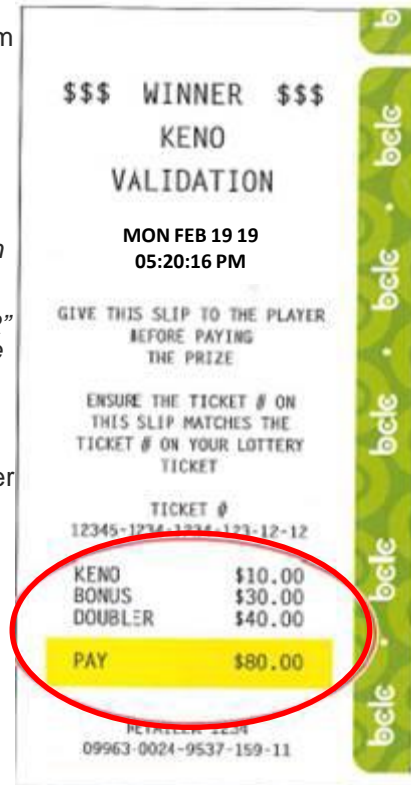

Example of a Keno Doubler Validation Slip

A player has won $10 from Keno, had 3x the Bonus and has won an additional $30 for a total of $40.

*The player also has a “DOUBLER” prize which doubles the total prize winnings making the **total prize paid out the player $80.***

- On the validation slip if the ticket is **not** a winner, a Doubler message will not be indicated.
- Keno prizes greater than $1,000 may be claimed no sooner than the day after the draw.
- The Player Display Unit will only display the total winnings.
- The Check a Ticket Terminal will only display the total dollar amount of the win “It’s a WINNER! $80.00”.