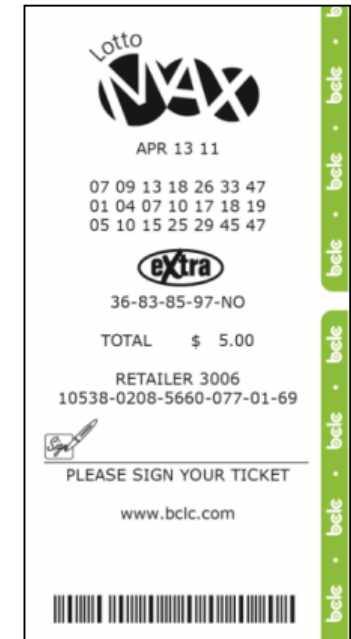

Lotto ticket printed through a Lotto Express terminal