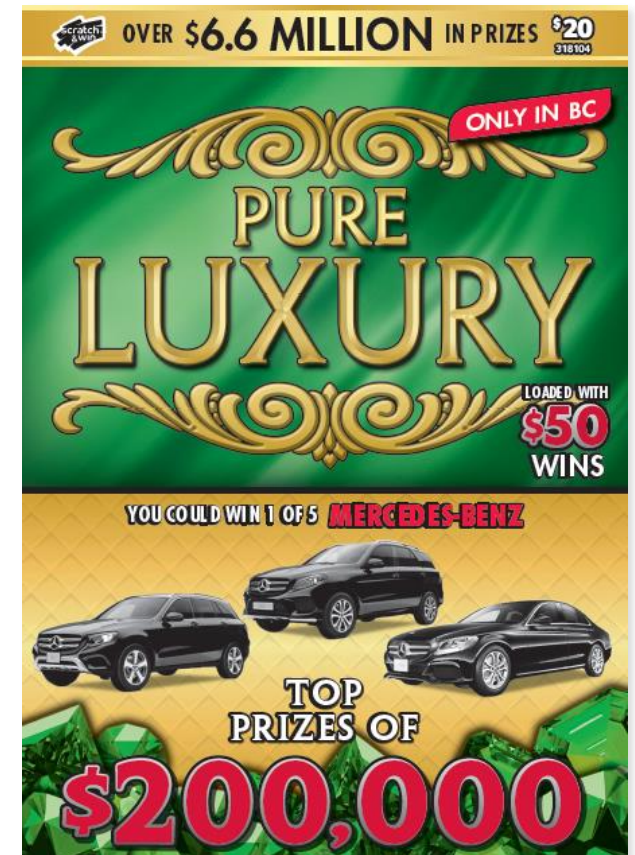

Scratch & Win

Coming Soon Ticket Information

\$20 Pure Luxury

Game Code:	318104
Price:	\$20.00
Tentative Launch Date:	July 30, 2018
Tentative Pre-Order Date:	July 9 – 20, 2018
Prize Range:	\$20 to \$200,000
Approx Odds of Winning:	1 in 3.20
Total Number of Tickets:	500,000
Tickets Per Pack:	10
UPC:	6 26010 18104 3
Expiry Date:	March 30, 2020

Prize Levels & Odds

PRIZE	ODDS
\$20	11.74
\$30	26.59
\$40	22.49
\$50	7.55
\$60	833.33
\$75	303.03
\$100	172.41
\$120	833.33
\$200	1,785.71
\$500	5,000.00
\$1,000	50,000.00
\$5,000	500,000.00
\$15,000	500,000.00
\$50,000 (SUV)	250,000.00
\$50,000 (Sedan)	250,000.00
\$50,000 (Cash)	500,000.00
\$75,000 (Premium)	500,000.00
\$200,000	250,000.00
Total	3.20

Tell your customers:
Top Prize
\$200,000

\$20

Scratch & Win

Coming Soon Ticket Information

How to Play:

- GAME 1 – Mega Money Match:** Scratch the GAME 1 play area. If any of YOUR NUMBERS match any of the WINNING NUMBERS, win the corresponding prize for that NUMBER.
- GAME 2 – Wheel of Fortunes:** Scratch the GAME 2 play area. If any of YOUR SPINS match the LUCKY PRIZE, win that PRIZE.
- GAME 3 – Bank It:** Scratch the GAME 3 play area. Find three (3) identical symbols, win the corresponding prize in the LEGEND.
- GAMES 4 – 7 – Platinum Slots:** Scratch the GAMES 4-7 play areas. Find three (3) identical symbols within the same GAME, win the corresponding PRIZE for that GAME.
- GAMES 8 – Fast \$50:** Scratch the GAME 8 play area. Find three (3) identical symbols, win the PRIZE shown. Find a “” symbol, win \$50 instantly!
- GAMES 9 – Fast \$100:** Scratch the GAME 9 play area. Find three (3) identical symbols, win the PRIZE shown. Find a “” symbol, win \$100 instantly!